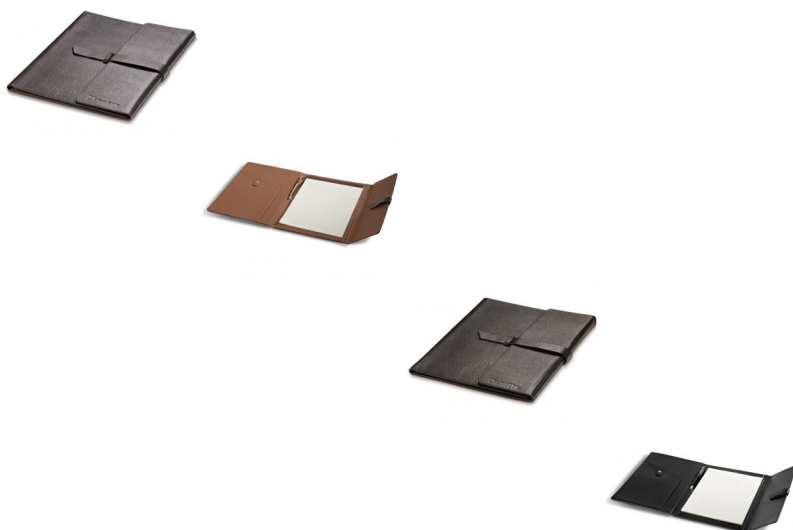

Tribeca A4 Folder Code: FOLD-2100

Litchi PU; 32 (l) x 24 (w) x 2.2 (h); presentation box: 33.7 (l) x 26.5 (w) x 2.7 (h) pocket; pen loop; writing pad included Branding Options: Debossing (BOS); Foiling (FL); Screen Print (SC)